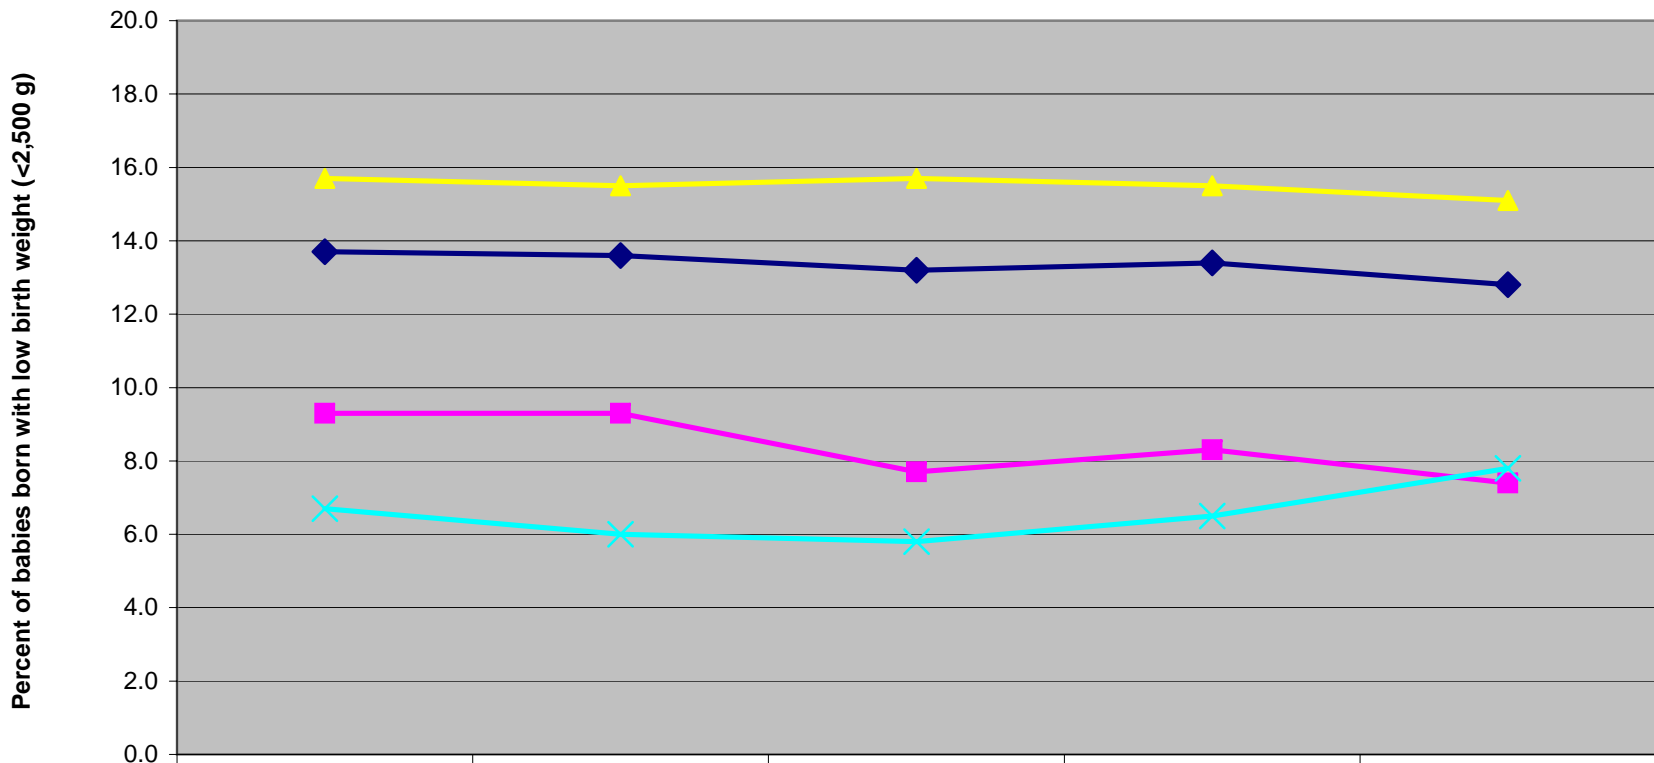

Low Birth Weight Births by Race and Ethnicity in Baltimore City 2003-2007

	2003	2004	2005	2006	2007
◆ All Races	13.7	13.6	13.2	13.4	12.8
▲ African American	15.7	15.5	15.7	15.5	15.1
■ White	9.3	9.3	7.7	8.3	7.4
× Hispanic	6.7	6.0	5.8	6.5	7.8