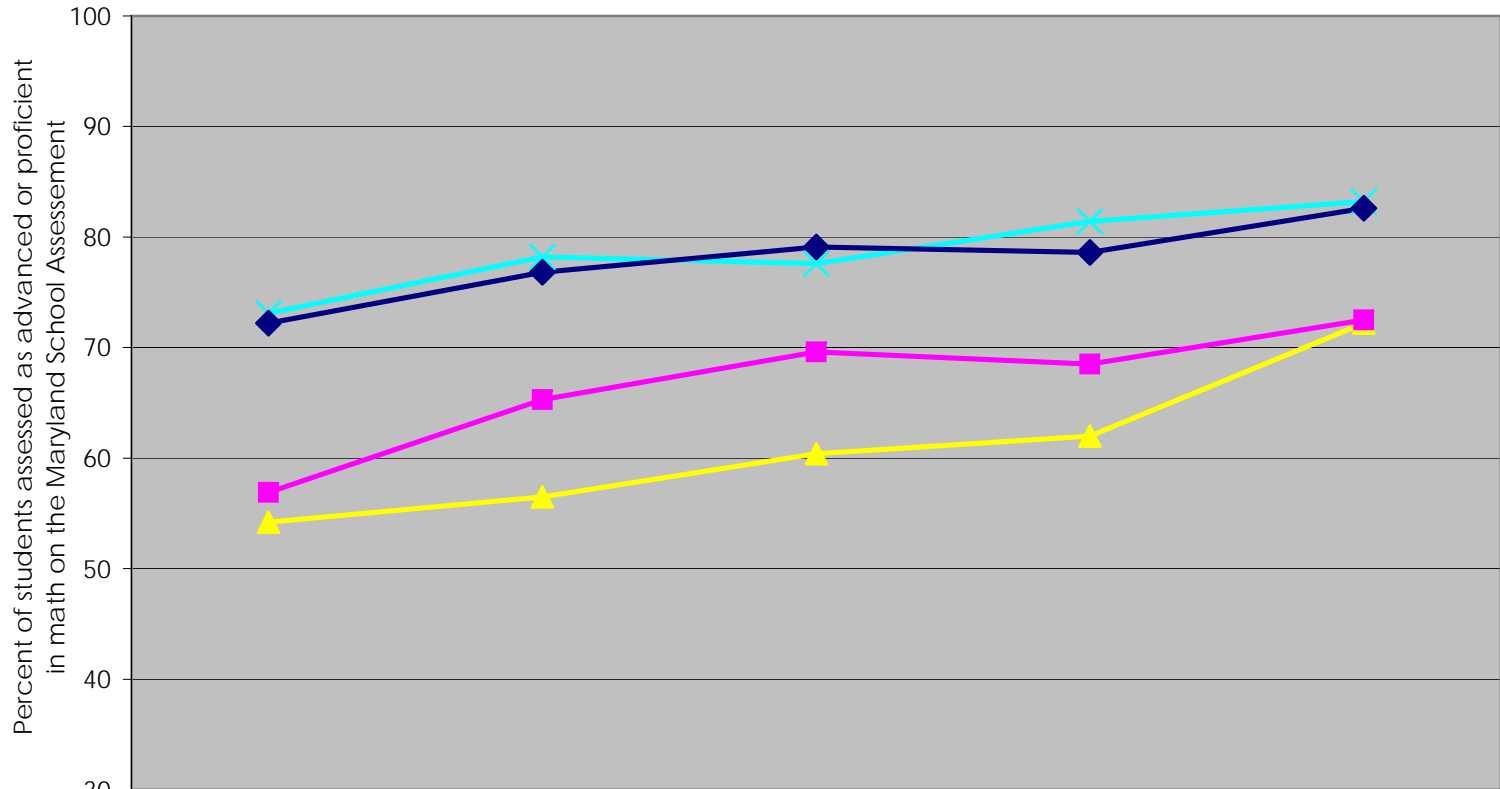

## Maryland School Assessment Across Maryland: 3rd Grade Math School Years 2004-2008

|                        |      |      |      |      |      |
|------------------------|------|------|------|------|------|
| Baltimore City         | 54.2 | 56.5 | 60.4 | 62   | 72.2 |
| Baltimore County       | 73.1 | 78.2 | 77.6 | 81.4 | 83.2 |
| Prince George's County | 56.9 | 65.3 | 69.6 | 68.5 | 72.5 |
| Maryland               | 72.2 | 76.8 | 79.1 | 78.6 | 82.6 |