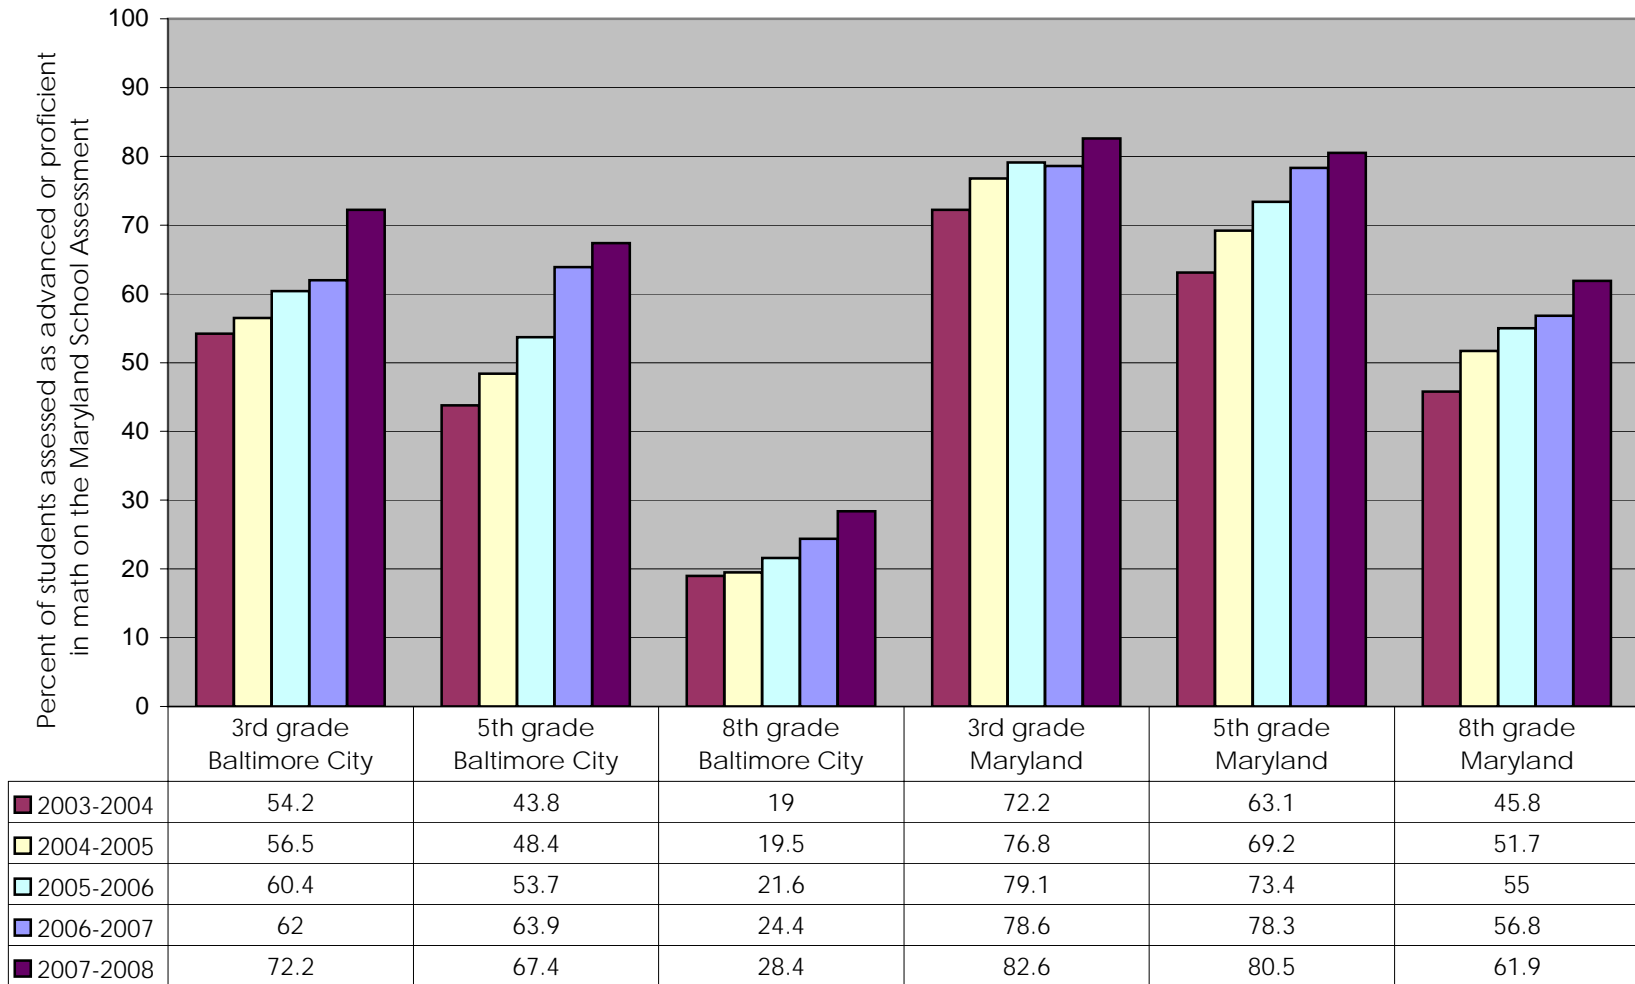

Maryland School Assessment: Math School Years 2004-2008

Source: Maryland State Department of Education

Prepared by the Baltimore City Data Collaborative
August 2008