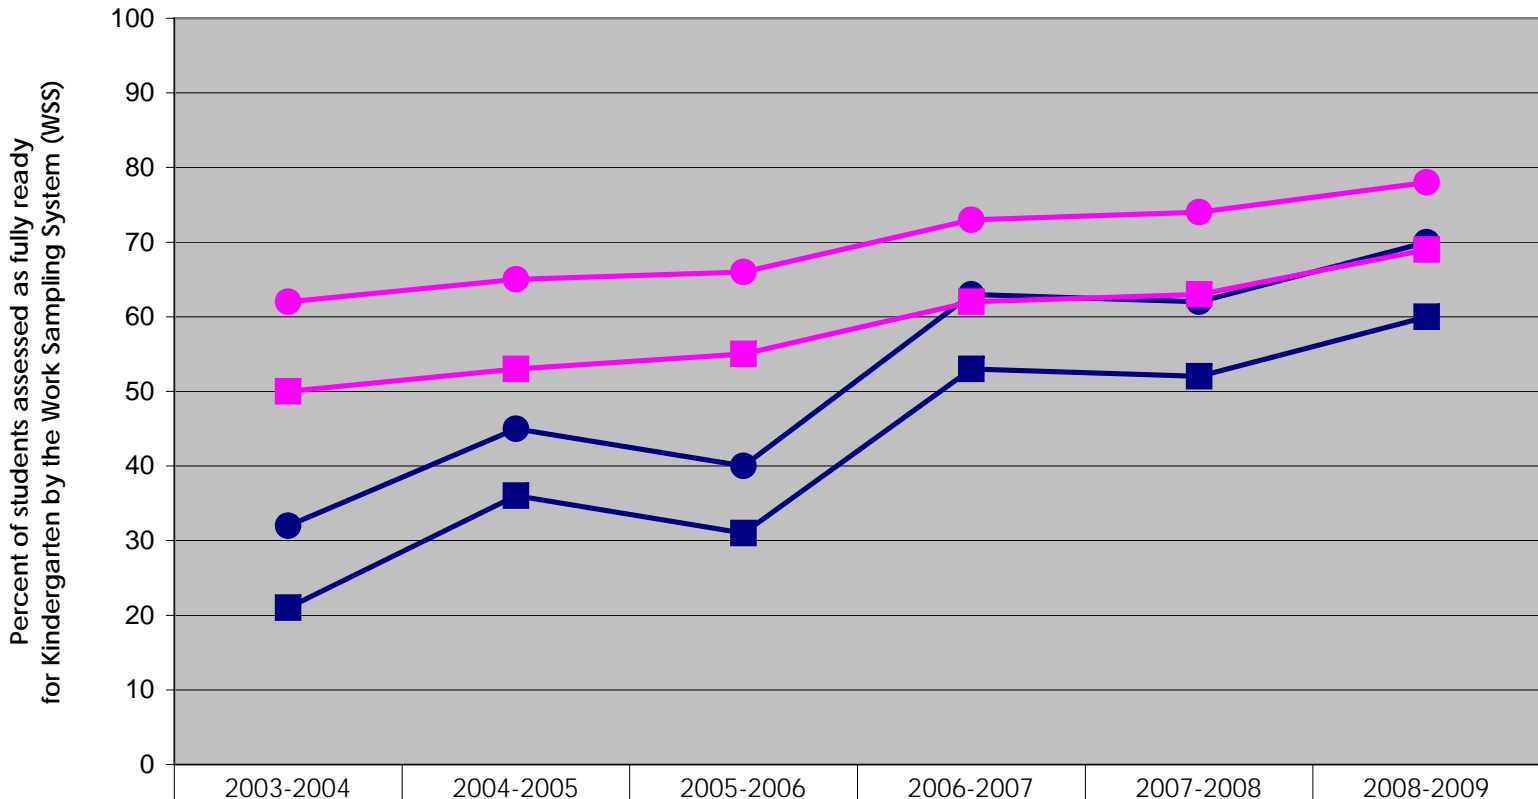

School Readiness by Gender School Years 2004-2009

● Female - Baltimore City	2003-2004	2004-2005	2005-2006	2006-2007	2007-2008	2008-2009
● Female - Maryland	62	65	66	73	74	78
■ Male - Baltimore City	21	36	31	53	52	60
■ Male - Maryland	50	53	55	62	63	69

Source: Maryland State Department of Education
Work Sampling System

Prepared by the Baltimore City Data Collaborative
March 2009