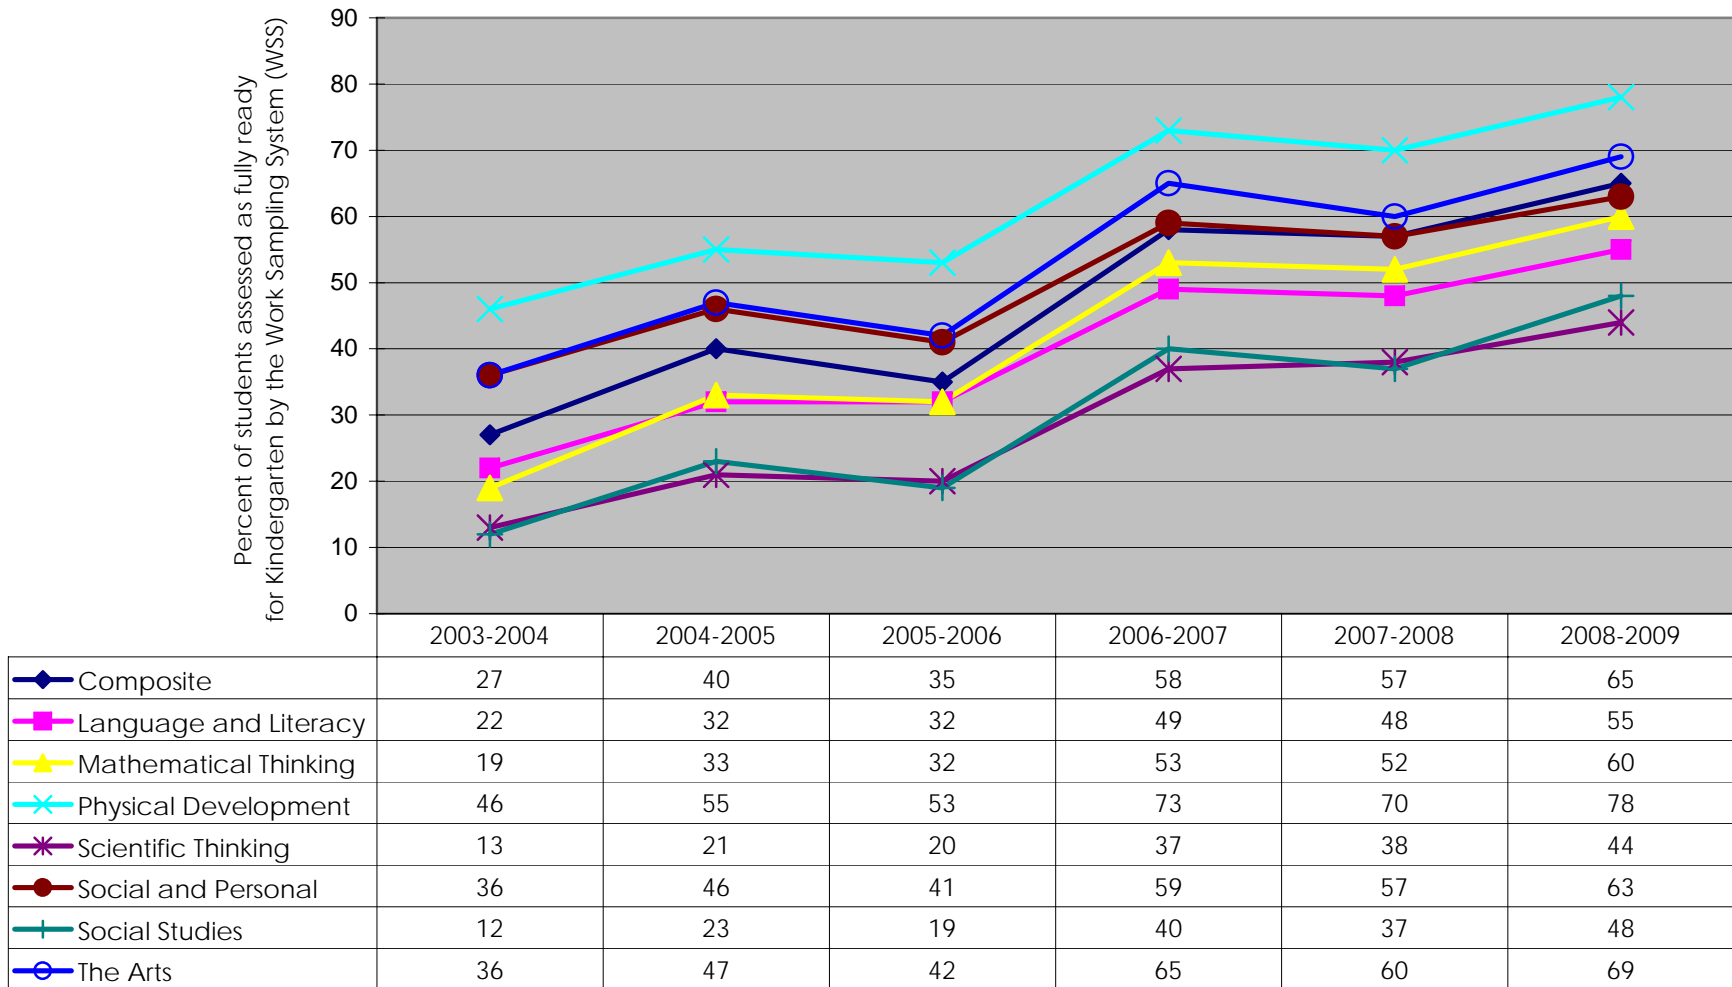

## Baltimore City - School Readiness by Domain School Years 2004-2009

Source: Maryland State Department of Education  
Work Sampling System

Prepared by the Baltimore City Data Collaborative  
March 2009