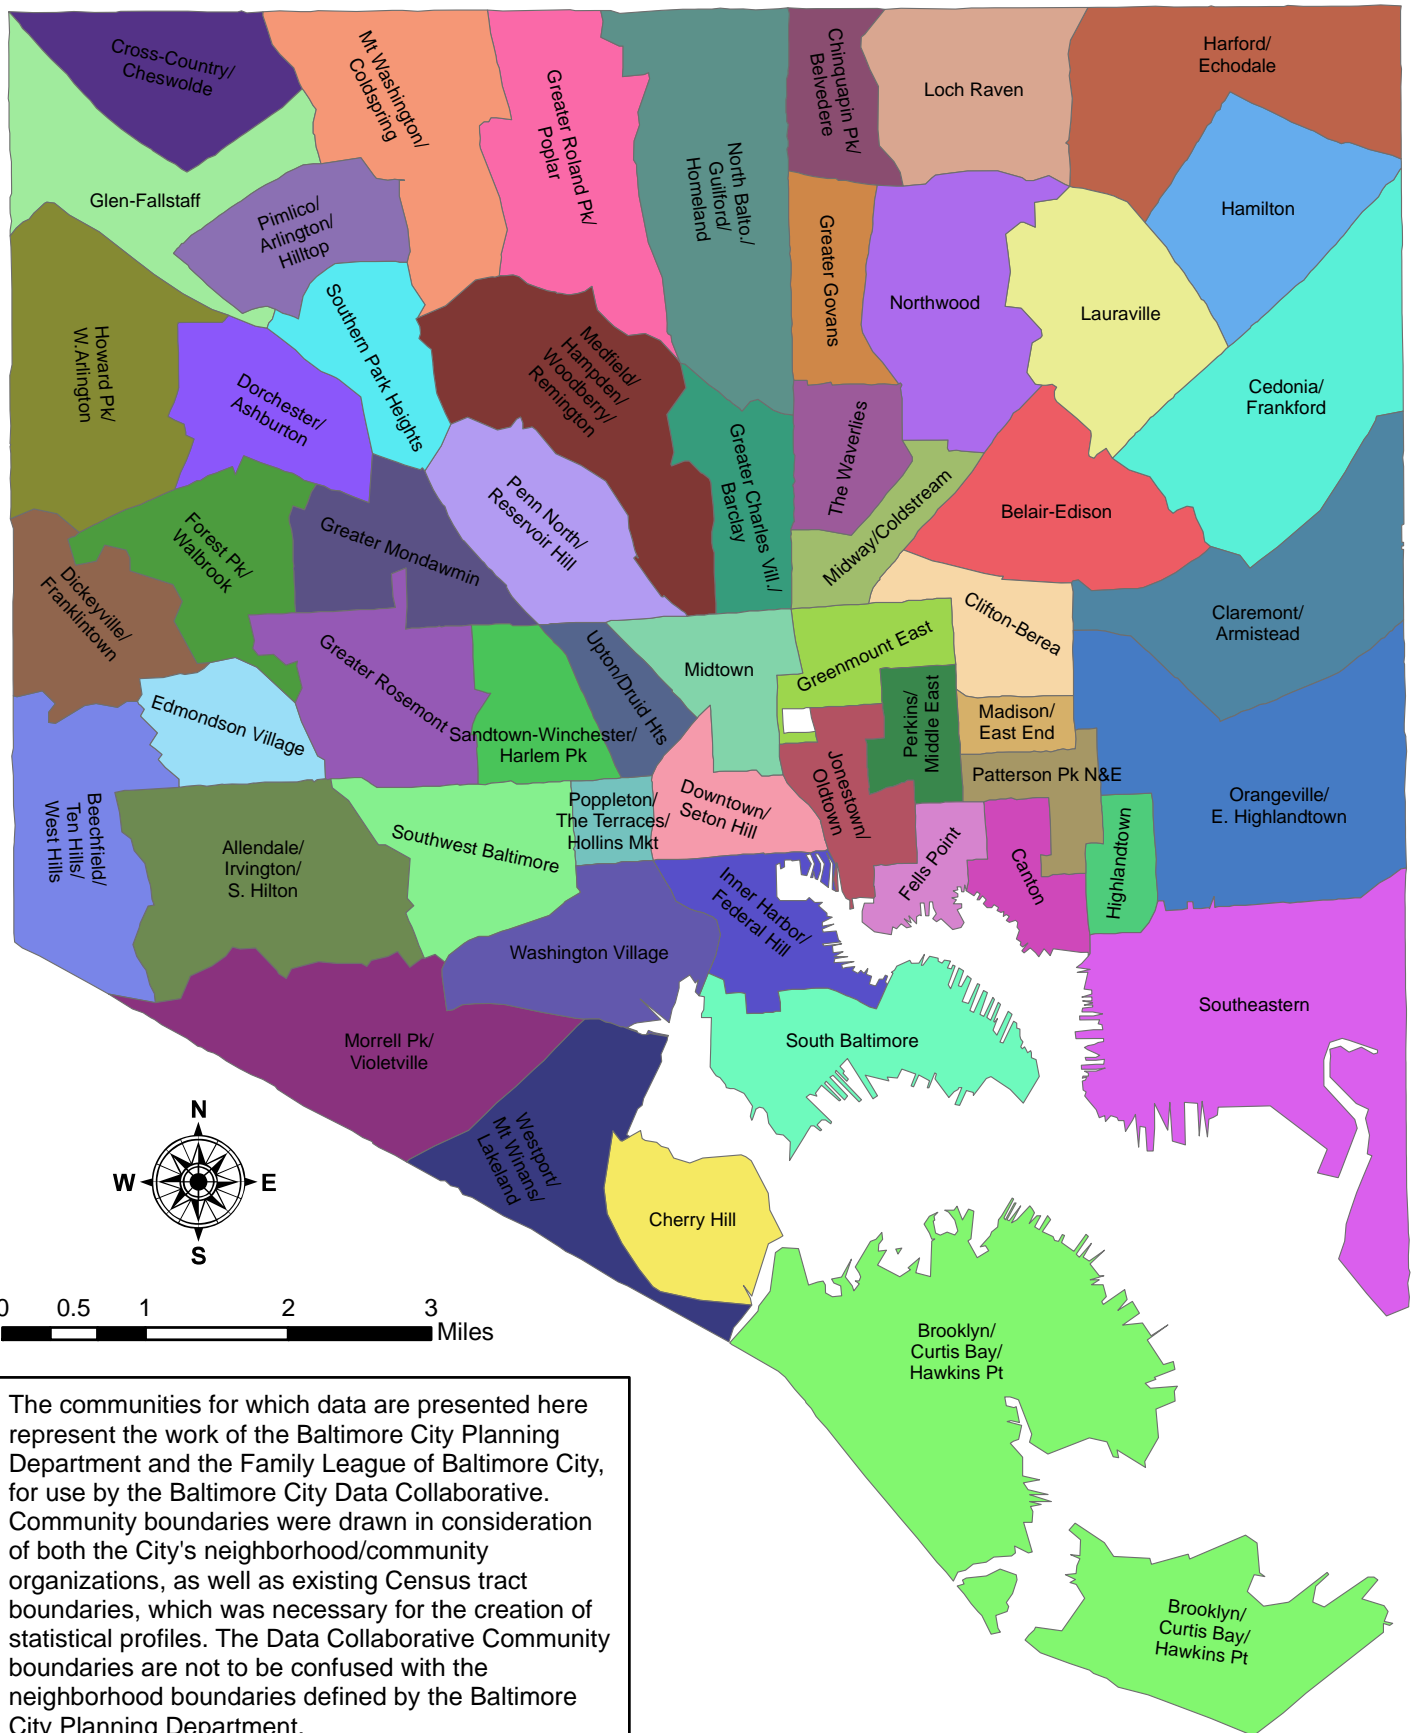

# Baltimore City 55 Neighborhood Community Statistical Areas

The communities for which data are presented here represent the work of the Baltimore City Planning Department and the Family League of Baltimore City, for use by the Baltimore City Data Collaborative. Community boundaries were drawn in consideration of both the City's neighborhood/community organizations, as well as existing Census tract boundaries, which was necessary for the creation of statistical profiles. The Data Collaborative Community boundaries are not to be confused with the neighborhood boundaries defined by the Baltimore City Planning Department.